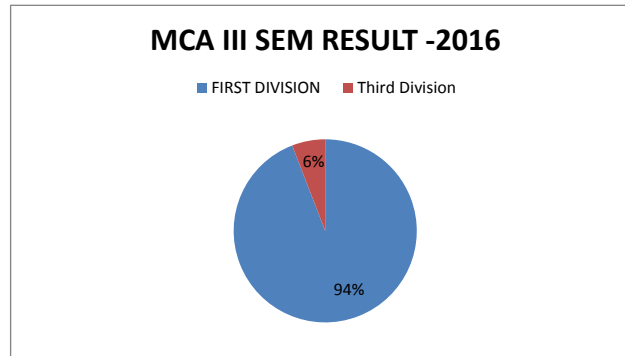

BIYANI INSTITUTE OF SCIENCE AND MANAGEMENT
RTU RESULT OF MCA III SEMESTER -2016

S.No.	Name of Student	Java Tech(301)	WTD(302)	CG(303)	ADS(304)	SAD(305)	Java lab (351)	Web LAB(352)	CG lab(353)	ADBMS lab(354)	Total	Percentage	Remarks/Div.
1	BARKHA MITTAL	51	41	41	53	54	86	86	88	87	587	65.22	First
2	BHAGYASHREE MANGLANI	59	57	68	55	80	84	86	83	82	654	72.67	First
3	DISHA BHATT	38 *	33 *	49	35 *	45 *	69	70	73	74	335	37.22	(Back-4)
4	GARIMA BHATI	56	55	78	51	75	75	74	77	81	622	69.11	First
5	JAHANVI MALVIYA	57	40	72	57	59	85	84	84	84	622	69.11	First
6	JAYSHREE PARASHAR	57	62	75	58	73	89	91	90	90	685	76.11	First
7	KARTIKA NAIR	54	53	60	49	78	87	88	87	86	642	71.33	First
8	KAVITA KUMAWAT	54	50	75	51	71	91	89	86	88	655	72.78	First
9	KIRAN KUMARI BUNKER	56	56	78	41	65	88	88	84	83	639	71.00	First
10	KIRTI RATHORE	56	57	65	55	66	94	93	93	91	670	74.44	First
11	LAXMI KHASWAN	51	39	55	64	67	85	85	86	85	617	68.56	First
12	NEHA KHANDAL	52	41	65	62	64	81	80	81	82	608	67.56	First
13	PALLAVI SHROTRIYA	67	54	72	75	59	79	80	79	78	643	71.44	First
14	PRIYADARSHINI DEBANA	41	48	54	50	61	69	71	73	74	541	60.11	First
15	PRIYANKA KUMARI	55	52	82	59	66	85	85	84	83	651	72.33	First
16	RENU KANWAR	51	48	65	59	64	73	74	80	82	596	66.22	First
17	SURBHI JOHARI	58	61	73	32*	60	82	83	82	82	581	64.56	First Back-1

S.No	Rank	%
1	JAYSHREE PARASHAR	76.11
2	KIRTI RATHORE	74.44
3	KAVITA KUMAWAT	72.77

FIRST DIVISION	16
Third Division	1

Dr. Sanjay Biyani
Director (Academic)